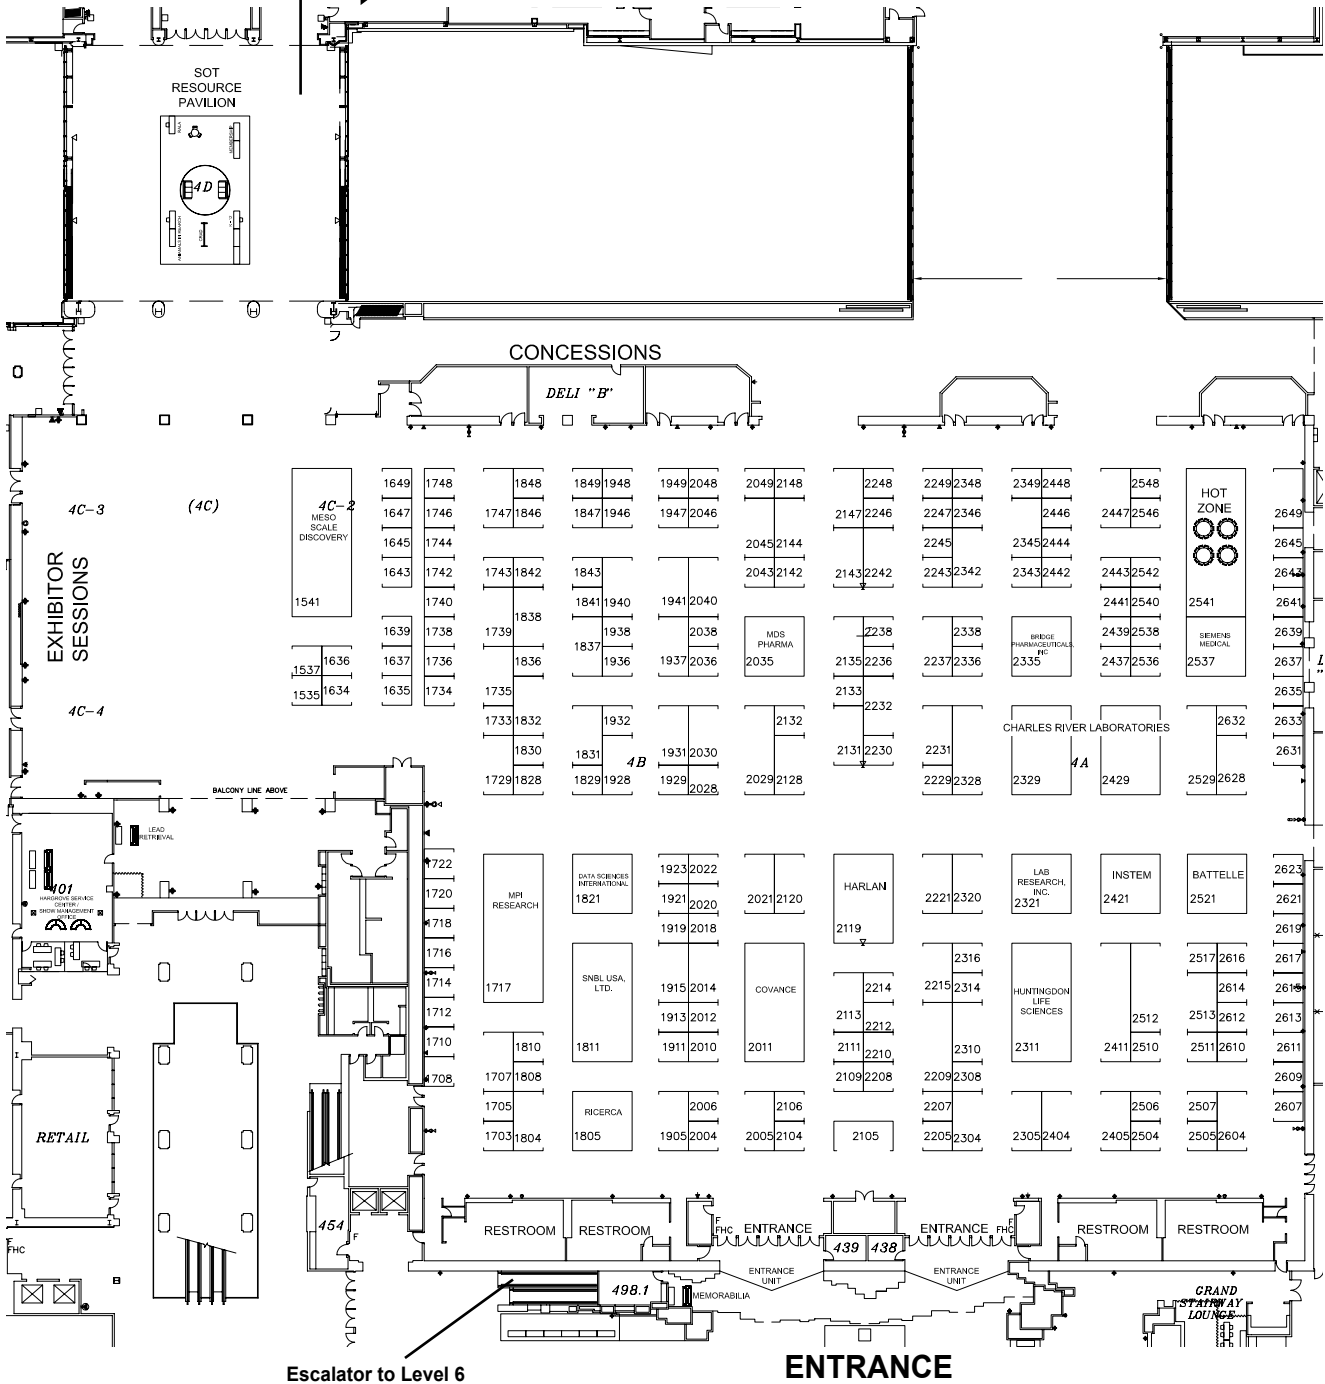

**ToxExpo™ Floor Plan (Continued)**

**Exhibit Hall 4-E**

**Exhibit Hours:**

**Monday**  
9:15 AM–4:30 PM

**Tuesday**  
8:30 AM–4:30 PM

**Wednesday**  
8:30 AM–4:30 PM

TOXEXPO™

To  
Exhibit Hall 4A-B

# ToxExpo™ Floor Plan (Continued)

## Exhibit Hall 4A-B

▲ To Exhibit Hall 4-E and Posters

▶ To General Session/Welcoming Reception

TOXEXPO™