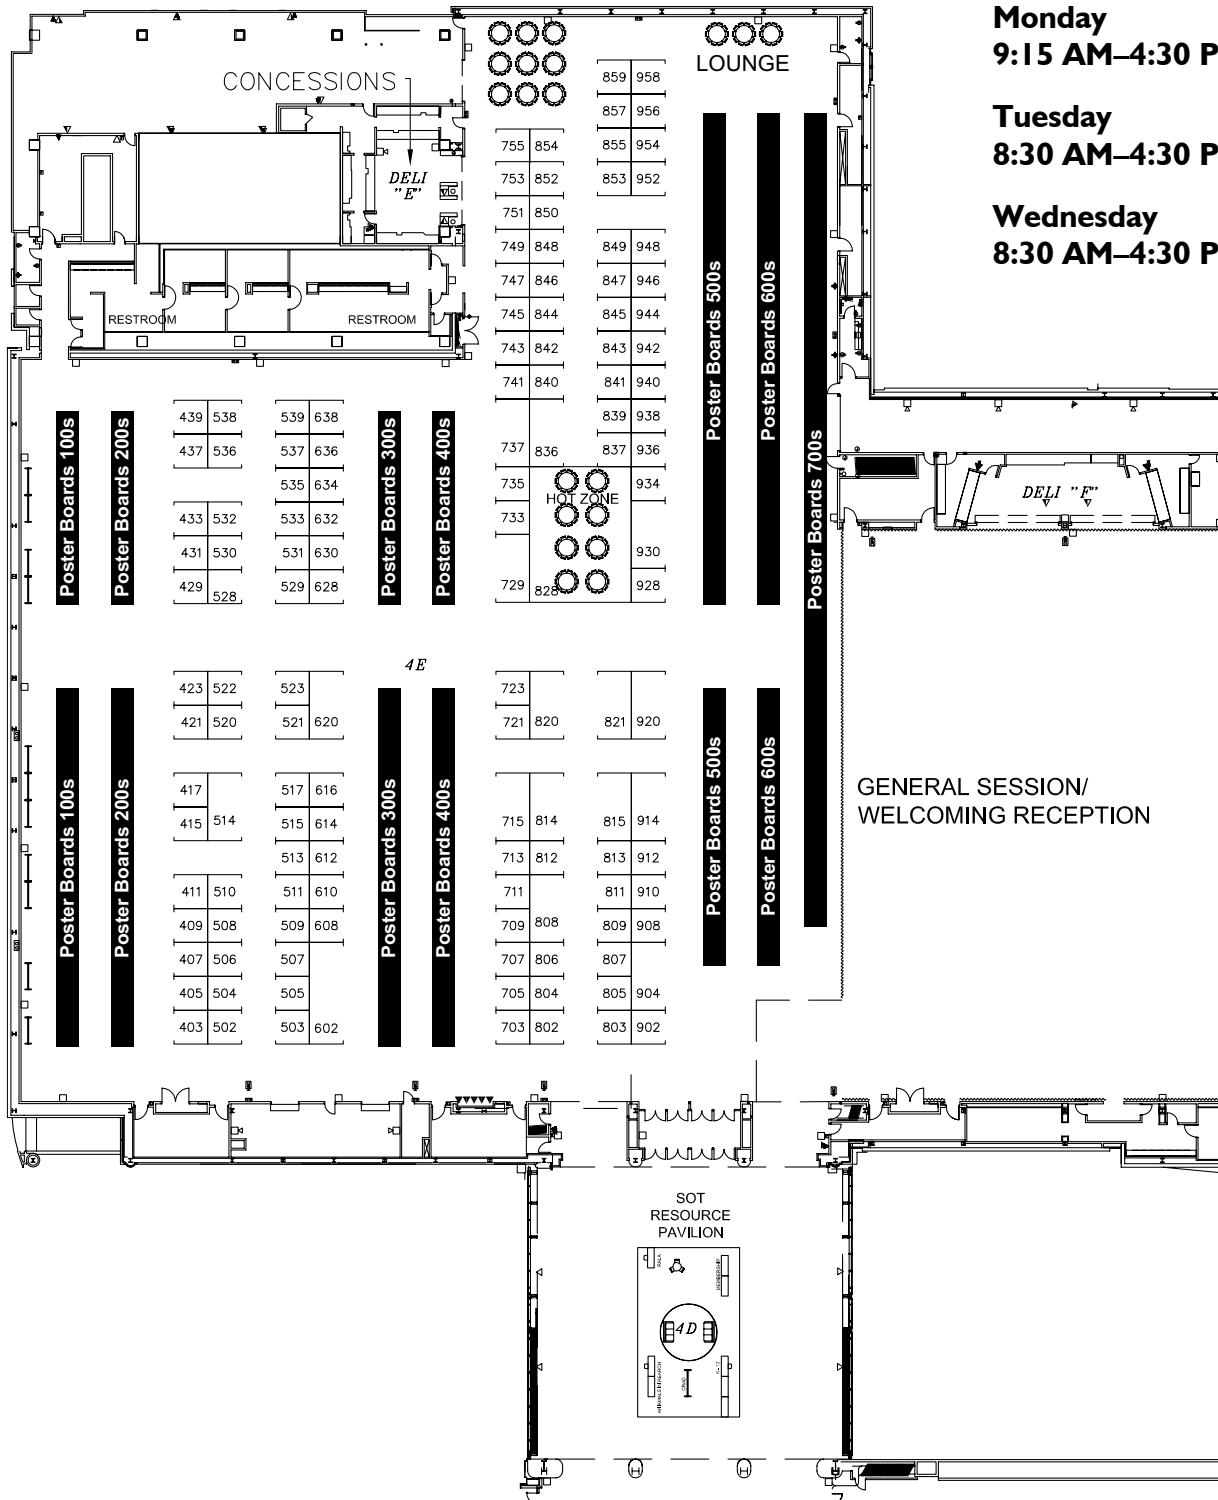

**ToxExpo™ Floor Plan (Continued)**

**Exhibit Hall 4-E**

**Exhibit Hours:**

**Monday**  
9:15 AM–4:30 PM

**Tuesday**  
8:30 AM–4:30 PM

**Wednesday**  
8:30 AM–4:30 PM

TOXEXPO™

To  
Exhibit Hall 4A-B

# ToxExpo™ Floor Plan (Continued)

## Exhibit Hall 4A-B

▲ To Exhibit Hall 4-E and Posters

▶ To General Session/Welcoming Reception

TOXEXPO™