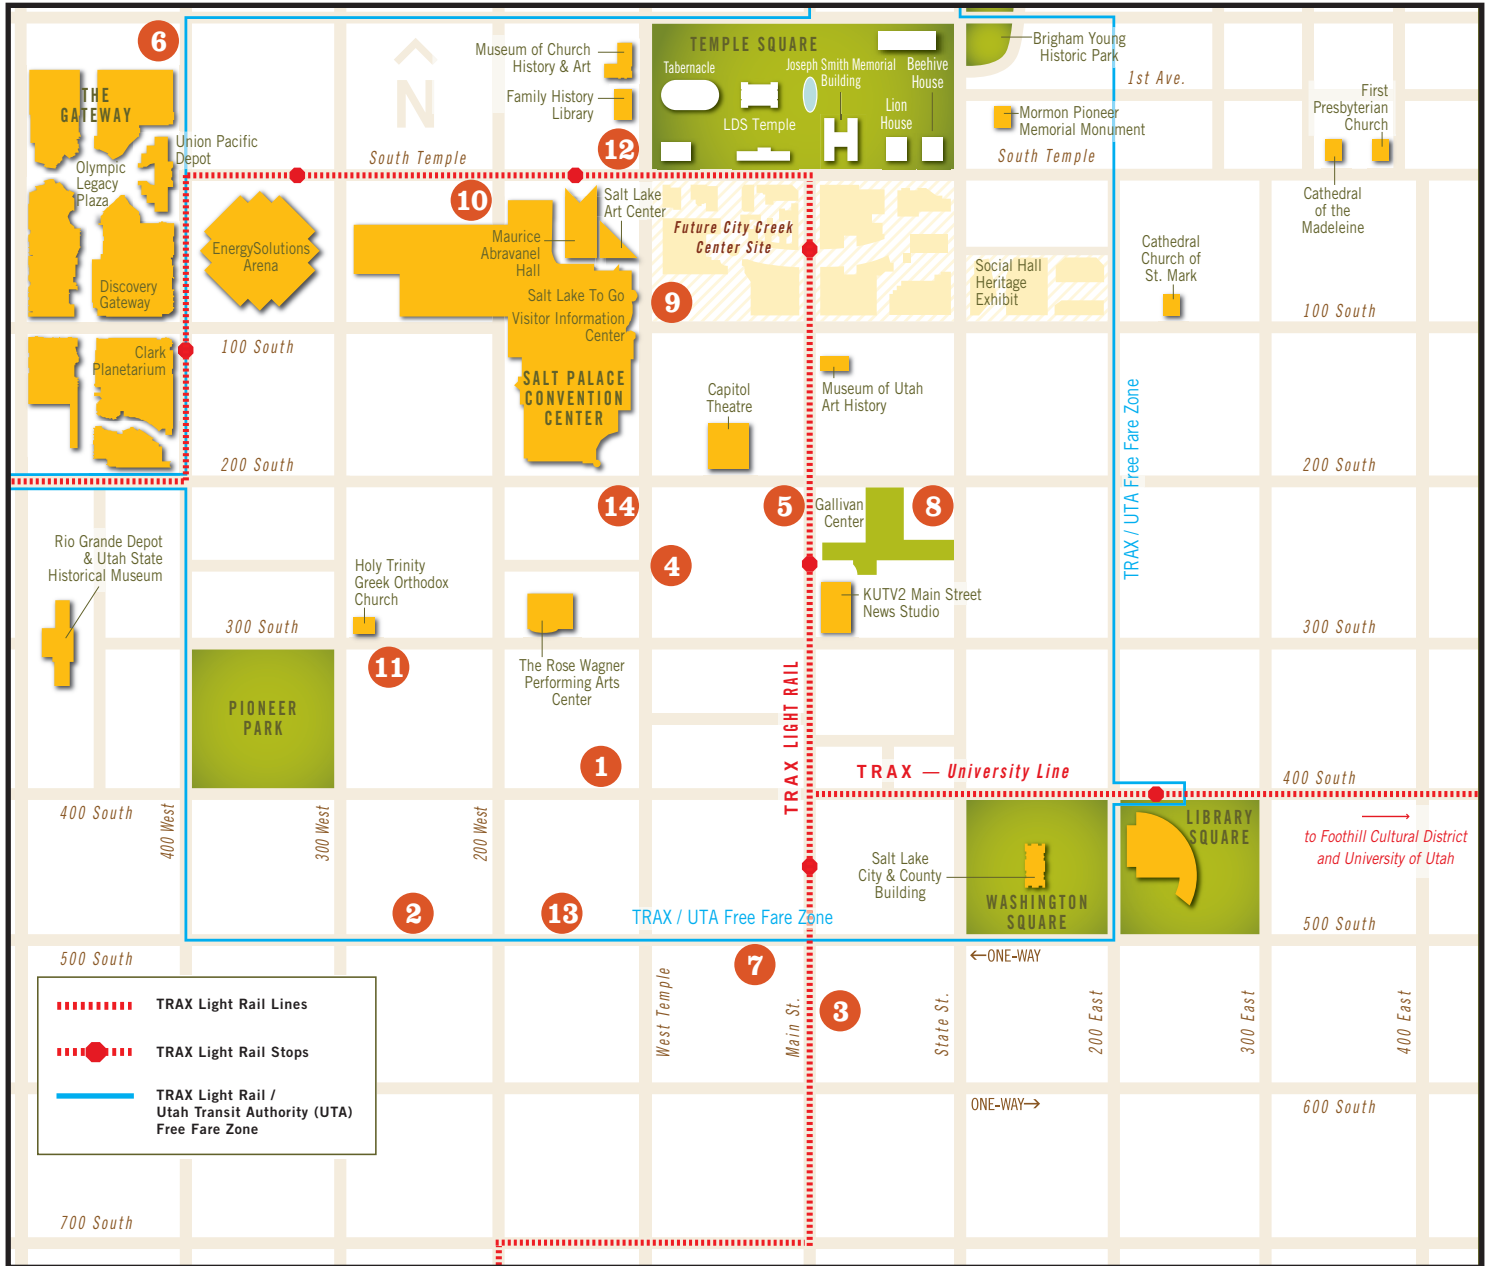

SALT LAKE ACCOMMODATIONS

SOCIETY OF TOXICOLOGY

March 7-11, 2010

- | | | |
|-----------------------------------|---------------------------------------|---|
| 1 Courtyard by Marriott, Downtown | 6 Hyatt Place Salt Lake City/Downtown | 11 Residence Inn by Marriott, City Center |
| 2 Crystal Inn Downtown | 7 Little America Hotel | 12 Salt Lake Plaza Hotel at Temple Square |
| 3 Grand America | 8 Marriott City Center | 13 Sheraton Salt Lake City Hotel |
| 4 Hilton Salt Lake City Center | 9 Marriott Downtown | 14 Shilo Inn Hotel |
| 5 Hotel Monaco | 10 Radisson Hotel Downtown | |